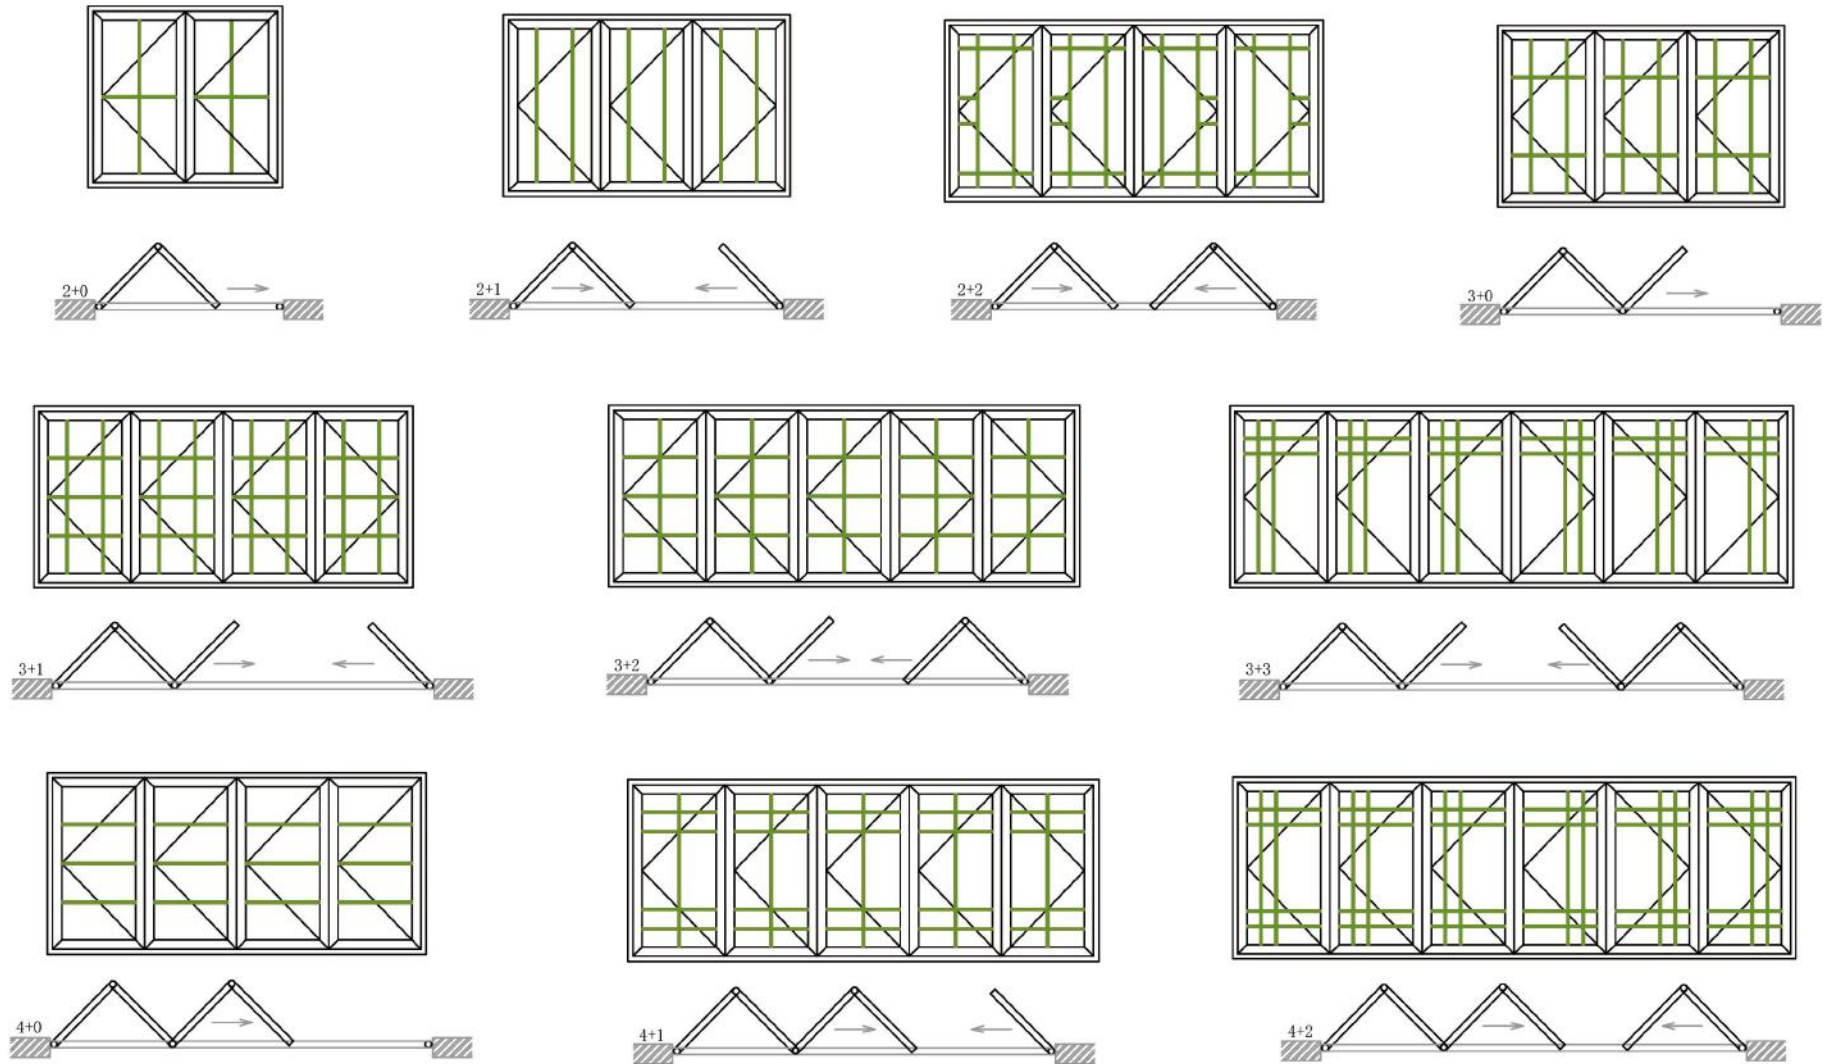

Folding Window Operation Mode

+86 13927202120

leo@wanjiawindows.com

WANJIA
Window and door

Folding Window Grid Style

+86 13927202120

leo@wanjiawindows.com

WANJIA
Window and door