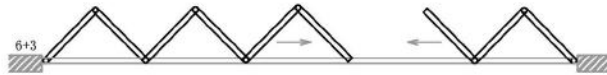

Folding Window Operation Mode

+86 13927202120

leo@wanjiawindows.com

WANJIA
Window and door

Folding Window Operation Mode

+86 13927202120

leo@wanjiawindows.com

WANJIA
Window and door